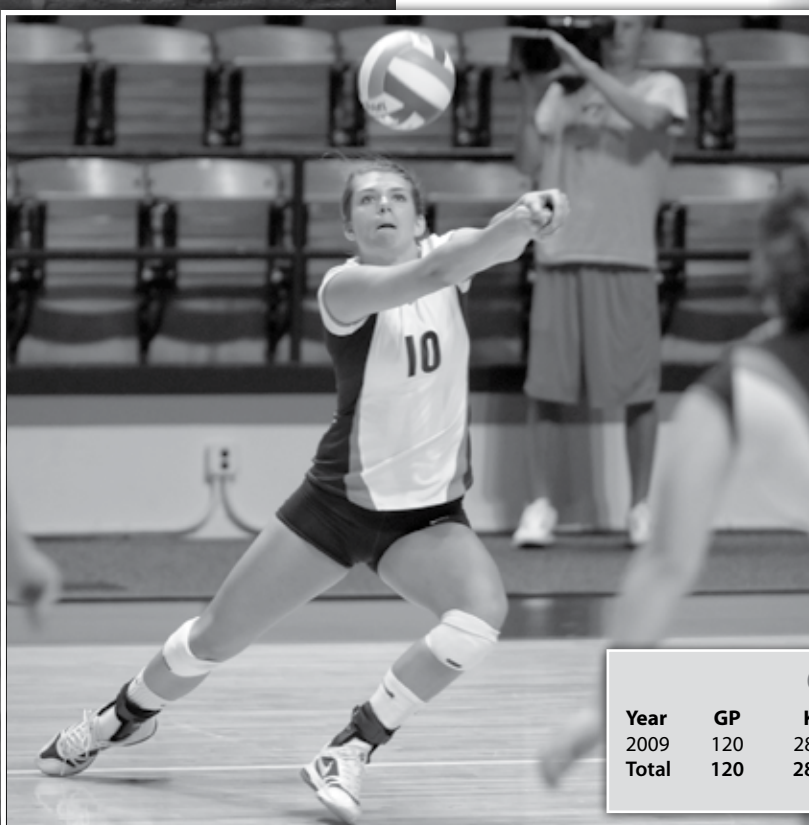

CARA'S CAREER STATISTICS

Year	GP	K	E	TA	PCT	AST	SA	DIG	BS	BA
2009	120	280	62	615	.354	54	6	74	3	64
Total	120	280	62	615	.354	54	6	74	3	64