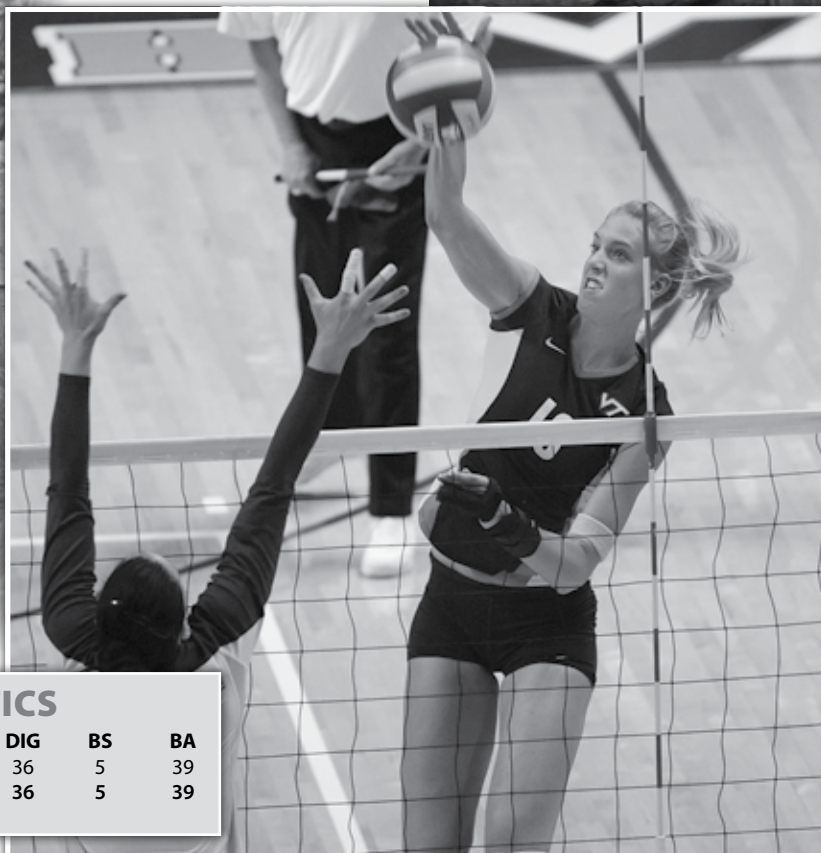

JENNIFER'S CAREER STATISTICS

Year	GP	K	E	TA	PCT	AST	SA	DIG	BS	BA
2009	94	205	90	569	.202	3	0	36	5	39
Total	94	205	90	569	.202	3	0	36	5	39