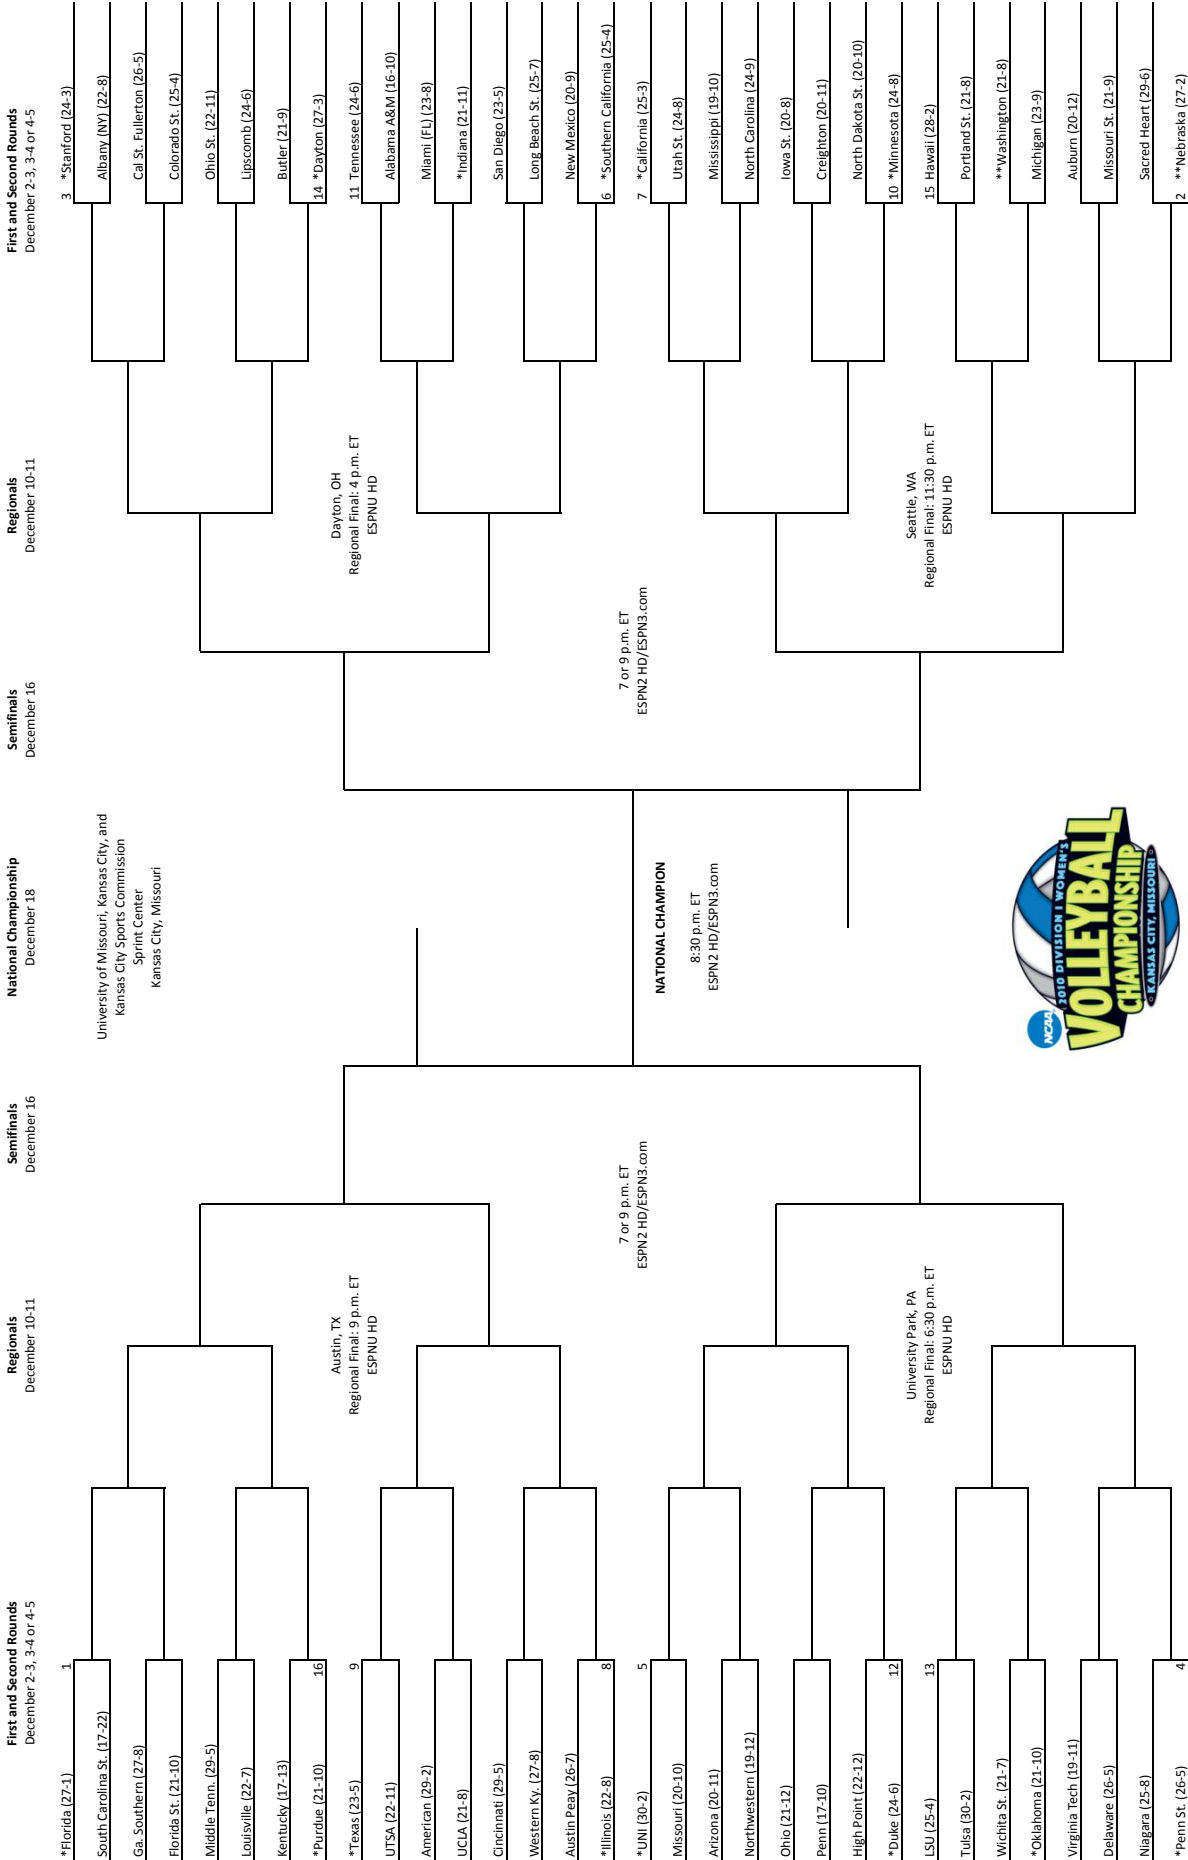

Team Statistics	VT	OPP
ATTACK		
Kills	1586	1354
Errors	596	582
Total Attacks	3948	3917
Attack Pct	.251	.197
Kills/Set	13.9	11.9
SET		
Assists	1464	1234
Assists/Set	12.8	10.8
SERVE		
Aces	114	111
Errors	256	208
Aces/Set	1.0	1.0
SERVE RECEPTIONS		
Errors	111	114
Errors/Set	1.0	1.0
DEFENSE		
Digs	1672	1465
Digs/Set	14.7	12.9
BLOCKING		
Block Solo	64	76
Block Assist	382	341
Total Blocks	255.0	246.5
Blocks/Set	2.2	2.2
Block Errors	74	44
Ball handling errors	36	27
ATTENDANCE		
Total	10086	8802
Dates/Avg Per Date	12/840	13/677
Neutral site #/Avg	5/382	
Current win streak	1	-
Home win streak	3	-

Date	Opponent	Score	Score by set	Att.
Aug 27	vs Chattanooga	w 3-0	28-26,25-19,25-10	604
Aug 28	vs Xavier	w 3-2	19-25,25-19,25-18,24-26,15-10	1307
Aug 28	at #19 Tennessee	L 0-3	18-25,17-25,21-25	1307
Sep 03	COASTAL CAROLINA	w 3-0	25-16,27-25,25-16	679
Sep 04	LONG ISLAND	w 3-0	25-18,25-18,30-28	275
Sep 04	JACKSONVILLE STATE	w 3-0	27-25,25-13,26-24	522
Sep 10	vs UCA	w 3-1	25-23,25-23,24-26,25-14	0
Sep 10	at Western Kentucky	w 3-2	25-22,27-25,22-25,20-25,15-8	0
Sep 11	vs MIZZOU	w 3-1	25-20,22-25,25-12,25-22	0
*Sep 17	at Virginia	w 3-2	25-19,14-25,16-25,25-20,15-13	697
Sep 18	vs Towson	w 3-0	25-20,25-18,25-13	0
*Sep 24	at Miami	L 0-3	18-25,19-25,14-25	735
*Sep 26	at #13 Florida State	L 2-3	23-25,13-25,25-19,25-19,13-15	676
*Oct 01	CLEMSON	L 2-3	20-25,25-18,20-25,25-21,11-15	1211
*Oct 02	GEORGIA TECH	L 2-3	25-21,17-25,26-24,19-25,9-15	419
*Oct 08	at Maryland	L 0-3	21-25,21-25,23-25	327
*Oct 10	at Boston College	w 3-0	25-17,25-21,25-17	142
*Oct 14	DUKE UNIVERSITY	w 3-1	25-18,21-25,25-20,25-17	357
*Oct 15	WAKE FOREST	w 3-0	25-21,25-18,25-12	2574
*Oct 22	at North Carolina	L 0-3	22-25,23-25,17-25	543
*Oct 23	at NC State	w 3-0	25-22,25-19,25-20	615
*Oct 29	#25 FLORIDA STATE	w 3-2	25-15,27-25,20-25,23-25,15-13	892
*Oct 30	MIAMI	L 2-3	14-25,25-23,25-14,18-25,14-16	737
*Nov 05	BOSTON COLLEGE	w 3-0	25-16,25-18,25-14	597
*Nov 06	MARYLAND	w 3-0	25-16,27-25,25-23	637
*Nov 12	at Georgia Tech	w 3-0	28-26,25-22,25-22	1225
*Nov 13	at Clemson	L 1-3	20-25,25-21,23-25,19-25	761
*Nov 18	at Wake Forest	L 1-3	22-25,25-22,18-25,22-25	721
*Nov 19	at Duke University	L 1-3	14-25,20-25,25-20,23-25	1053
*Nov 26	VIRGINIA	w 3-2	17-25,25-17,24-26,25-23,15-11	1186

Record in 3-set matches:11-4 • Record in 4-set matches:3-3 • Record in 5-set matches:5-4

2010 Division I Women's VOLLEYBALL CHAMPIONSHIP