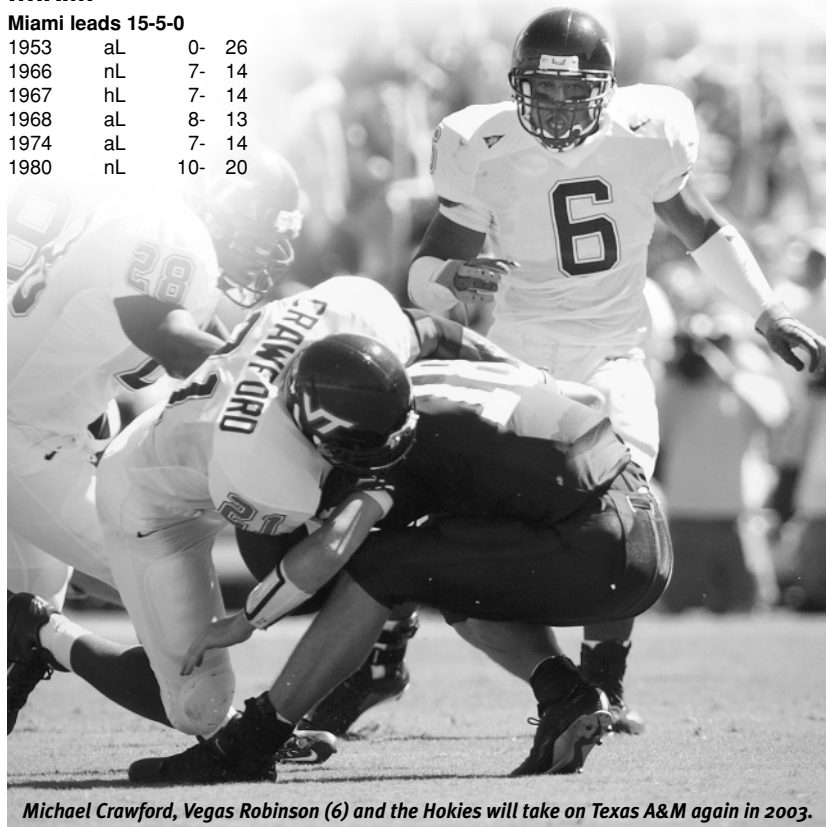

1994	hW	41-	13
1995	nW	38-	16
1996	hW	38-	0
1997	aW	23-	13
1998	hL	24-	28
1999	aW	62-	7
2000	hW	35-	13
2001	aW	35-	0
2002	hW	20-	10

*Temple forfeited a game due to an ineligible player.

BOSTON COLLEGE

Tech leads 8-2-0

1993	aL	34-	48
1994	aW	12-	7
1995	hL	14-	20
1996	aW	45-	7
1997	hW	17-	7
1998	aW	17-	0
1999	hW	38-	14
2000	aW	48-	34
2001	hW	34-	20
2002	aW	28-	23

VIRGINIA

Tech leads 43-36-5

1895	aL	0-	38
1896	aL	0-	44
1899	aL	0-	28
1900	aL	5-	17
1901	hL	0-	16
1902	aL	0-	6
1903	nL	0-	21
1904	nL	0-	5
1905	aW	11-	0

1923	aW	6-	3
1924	hL	0-	6
1925	aL	0-	10
1926	hW	6-	0
1927	aL	0-	7
1928	hW	20-	0
1929	aW	32-	12
1930	hW	34-	13
1931	aT	0-	0
1932	hW	13-	0
1933	aT	6-	6
1934	hW	19-	6
1935	aT	0-	0
1936	hW	7-	6
1937	aW	14-	7
1938	hL	6-	14
1939	aW	13-	0
1940	nW	6-	0
1941	nL	0-	34
1942	nW	20-	14
1945	nL	13-	31
1946	nT	21-	21
1947	nL	7-	41
1948	nL	0-	28
1949	nL	0-	26
1950	nL	6-	45
1951	nL	0-	33
1952	nL	0-	42
1953	aW	20-	6
1954	nW	6-	0
1955	nW	17-	13
1956	nW	14-	7
1957	nL	7-	38
1958	nW	22-	13
1959	nW	40-	14
1960	nW	40-	6
1961	nW	20-	0
1962	nW	20-	15
1963	nW	10-	0
1964	aL	17-	20
1965	hW	22-	14
1966	aW	24-	7
1970	hL	0-	7
1971	aW	6-	0
1972	aL	20-	24
1973	hW	27-	15
1974	aL	27-	28
1975	hW	24-	17
1976	aW	14-	10
1977	hT	14-	14
1978	aL	7-	17
1979	aL	18-	20
1980	hW	30-	0
1981	aW	20-	3
1982	hW	21-	14
1983	aW	48-	0
1984	hL	23-	26
1985	aW	28-	10
1986	hW	42-	10
1987	aL	13-	14
1988	hL	10-	16
1989	aL	25-	32
1990	hW	38-	13
1991	aL	0-	38
1992	hL	38-	41
1993	aW	20-	17
1994	hL	23-	42
1995	aW	36-	29
1996	hW	26-	9
1997	aL	20-	34
1998	hL	32-	36
1999	aW	31-	7
2000	hW	42-	21
2001	aW	31-	17
2002	hW	21-	9

Michael Crawford, Vegas Robinson (6) and the Hokies will take on Texas A&M again in 2003.